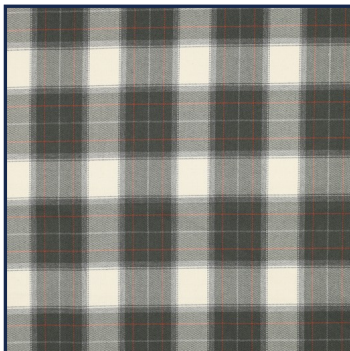

03036.029  
NAVY/RED/CAMEL

03036.031  
NAVY/BROWN/ORANGE/RED

03036.032  
BLACK/GREY/RED

03036.036  
GREY/RED/YELLOW

03036.047  
ANTHRACITE MELANGE/MULTI

03036.048  
ECRU/BROWN/BLACK

03036.049  
ECRU/NAVY/ORANGE

03036.050  
BLACK/WHITE/RED

03036.051  
BLACK/WHITE/OCHRE

03036.052  
OFF-WHITE/PETROL/BORDEAUX

03036.053  
OFF WHITE//BLACK/OCHRE

03036.054  
OFF WHITE/BLACK/TAUPE

03036.055  
GREY/OCHRE/RUST

03036.056  
NAVY/LIGHT BLUE/RUST

03036.057  
GREY/LIGHT BLUE/WHITE

03036.058  
GREY/ROSE

03036.059  
BLACK/WHITE/RED

03036.060  
BLACK/WHITE/RED

03036.061  
GREY/ORANGE/SAND

03036.062  
NAVY/JEANS/CAMEL

03036.063  
JEANS/NAVY/GREY

03036.064  
NAVY/WHITE/CAMEL/RED

03036.065  
SAND/BROWN/ORANGE

03036.066  
LILAC/BROWN

03036.067  
ECRU/GREY/ORANGE

03036.068  
PICKLE/ECRU