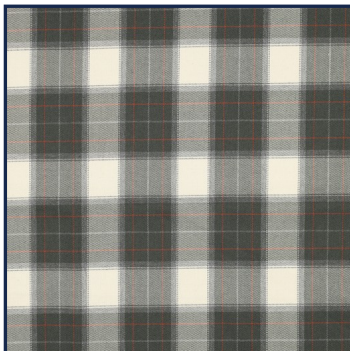

03036.029
NAVY/RED/CAMEL

03036.031
NAVY/BROWN/ORANGE/RED

03036.032
BLACK/GREY/RED

03036.036
GREY/RED/YELLOW

03036.047
ANTHRACITE MELANGE/MULTI

03036.048
ECRU/BROWN/BLACK

03036.049
ECRU/NAVY/ORANGE

03036.050
BLACK/WHITE/RED

03036.051
BLACK/WHITE/OCHRE

03036.052
OFF-WHITE/PETROL/BORDEAUX

03036.053
OFF WHITE//BLACK/OCHRE

03036.054
OFF WHITE/BLACK/TAUPE

03036.055
GREY/OCHRE/RUST

03036.056
NAVY/LIGHT BLUE/RUST

03036.057
GREY/LIGHT BLUE/WHITE

03036.058
GREY/ROSE

03036.059
BLACK/WHITE/RED

03036.060
BLACK/WHITE/RED

03036.061
GREY/ORANGE/SAND

03036.062
NAVY/JEANS/CAMEL

03036.063
JEANS/NAVY/GREY

03036.064
NAVY/WHITE/CAMEL/RED

03036.065
SAND/BROWN/ORANGE

03036.066
LILAC/BROWN

03036.067
ECRU/GREY/ORANGE

03036.068
PICKLE/ECRU