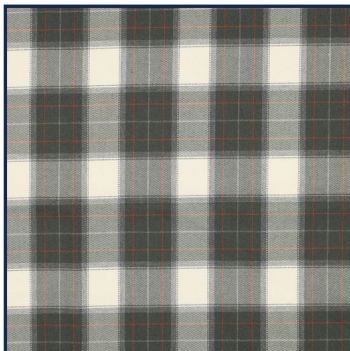

03036.029  
NAVY/RED/CAMEL

03036.031  
NAVY/BROWN/ORANGE/RED

03036.032  
BLACK/GREY/RED

03036.036  
GREY/RED/YELLOW

03036.047  
ANTHRACITE MELANGE/MULTI

03036.048  
ECRU/BROWN/BLACK

03036.049  
ECRU/NAVY/ORANGE

03036.050  
BLACK/WHITE/RED

03036.051  
BLACK/WHITE/OCHRE

03036.052  
OFF-WHITE/PETROL/BORDEAUX

03036.053  
OFF WHITE//BLACK/OCHRE

03036.054  
OFF WHITE//BLACK/TAUPE

03036.055  
GREY/OCHRE/RUST

03036.056  
NAVY/LIGHT BLUE/RUST

03036.057  
GREY/LIGHT BLUE/WHITE

03036.058  
GREY/ROSE

03036.059  
BLACK/WHITE/RED

03036.060  
BLACK/WHITE/RED

03036.061  
GREY/ORANGE/SAND

03036.062  
NAVY/JEANS/CAMEL

03036.063  
JEANS/NAVY/GREY

03036.064  
NAVY/WHITE/CAMEL/RED

03036.065  
SAND/BROWN/ORANGE

03036.066  
LILAC/BROWN

03036.067  
ECRU/GREY/ORANGE

03036.068  
PICKLE/ECRU