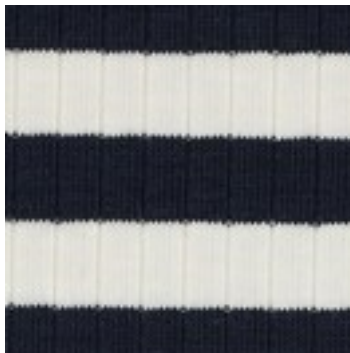

Description: RIB YARN DYED STRIPE

Composition: 95%CO/5%EA

Width: 140cm

Weight: 175gm2

03990.001  
NAVY/ECRU

03990.002  
CINNAMON

03990.003  
PICKLE

03990.004  
DARK BLUSH

03990.005  
BLACK

03990.006  
GRAPE