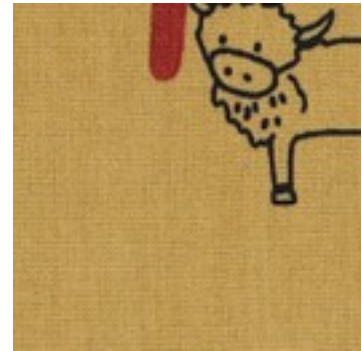

Description: POPLIN GOTS ANIMAL ALPHABETH

Composition: 100%CO

Width: 150cm

Weight: 130gm2

05502.001  
WHITE

05502.003  
BLUE

05502.008  
MUSTARD