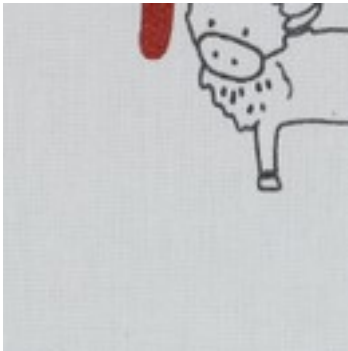

Description: POPLIN GOTS ANIMAL ALPHABETH

Composition: 100%CO

Width: 150cm

Weight: 130gm2

05502.001  
WHITE

05502.003  
BLUE

05502.008  
MUSTARD