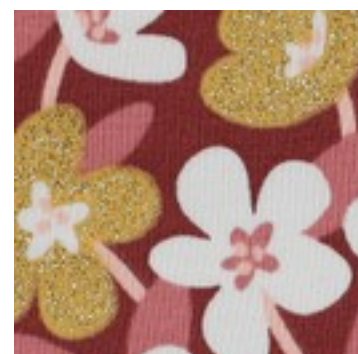

Description: JERSEY GLITTER FLOWERS

Composition: 95%CO/5%EA

Width: 148cm

Weight: 200gm2

05716.004
WINE RED

05716.005
BRICK RED

05716.006
NAVY