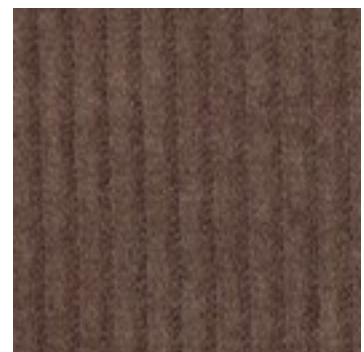

Description: CORDUROY WASHED 6W STRETCH

Composition: 98%CO/2%EA

Width: 142cm

Weight: 282gm2

03316.001
BLACK

03316.002
ECRU

03316.003
GREY

03316.004
NAVY

03316.005
SAND

03316.006
EMERALD

03316.007
CLARET RED

03316.008
BORDEAUX RED

03316.009
OLD ROSE

03316.010
DARK LAVENDER

03316.011
JEANS

03316.012
GREY BLUE

03316.013
COGNAC

03316.014
MUSTARD

03316.015
DARK GREEN

03316.016
PICKLE

03316.017
CAMEL

03316.018
DARK BROWN