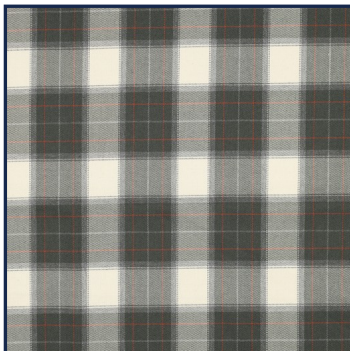

03036.029
NAVY/RED/CAMEL

03036.031
NAVY/BROWN/ORANGE/RED

03036.032
BLACK/GREY/RED

03036.036
GREY/RED/YELLOW

03036.047
ANTHRACITE MELANGE/MULTI

03036.048
ECRU/BROWN/BLACK

03036.049
ECRU/NAVY/ORANGE

03036.050
BLACK/WHITE/RED

03036.051
BLACK/WHITE/OCHRE

03036.052
OFF-WHITE/PETROL/BORDEAUX

03036.053
OFF WHITE//BLACK/OCHRE

03036.054
OFF WHITE//BLACK/TAUPE

03036.055
GREY/OCHRE/RUST

03036.056
NAVY/LIGHT BLUE/RUST

03036.057
GREY/LIGHT BLUE/WHITE

03036.058
GREY/ROSE

03036.059
BLACK/WHITE/RED

03036.060
BLACK/WHITE/RED

03036.061
GREY/ORANGE/SAND

03036.062
NAVY/JEANS/CAMEL

03036.063
JEANS/NAVY/GREY

03036.064
NAVY/WHITE/CAMEL/RED

03036.065
SAND/BROWN/ORANGE

03036.066
LILAC/BROWN

03036.067
ECRU/GREY/ORANGE

03036.068
PICKLE/ECRU